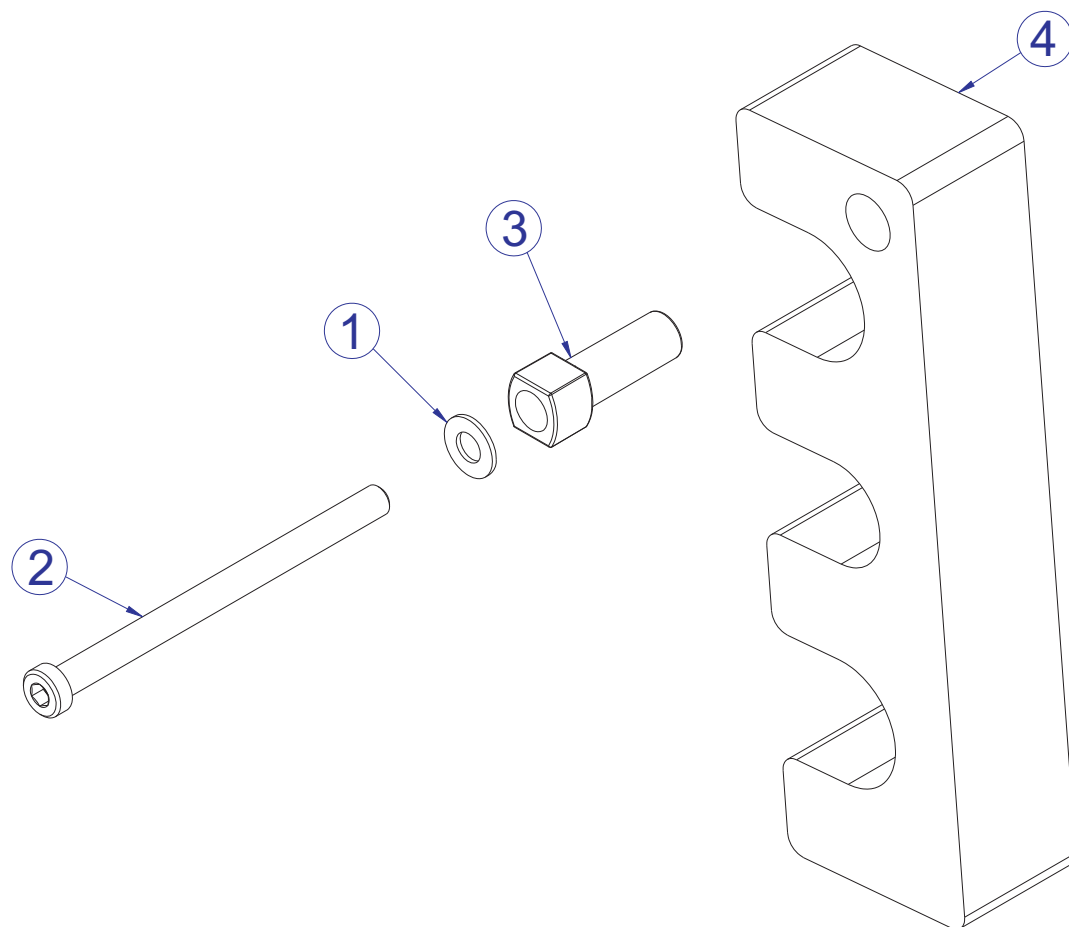

PSSLP SEATED LEG PRESS ADD-ON INCREMENT WEIGHT ASSEMBLY - 7415001

ITEM NO.	QTY.	PART NO.	DESCRIPTION
1	1	3236601	WASHER, 3/8 SAE SS
2	1	3236221	SCREW, M10 X1.5 140MM
3	1	7401701	COVER, PLASTIC PEG 2-1/4
4	1	7366101	WEIGHT, 7.5 LB. ADD-ON