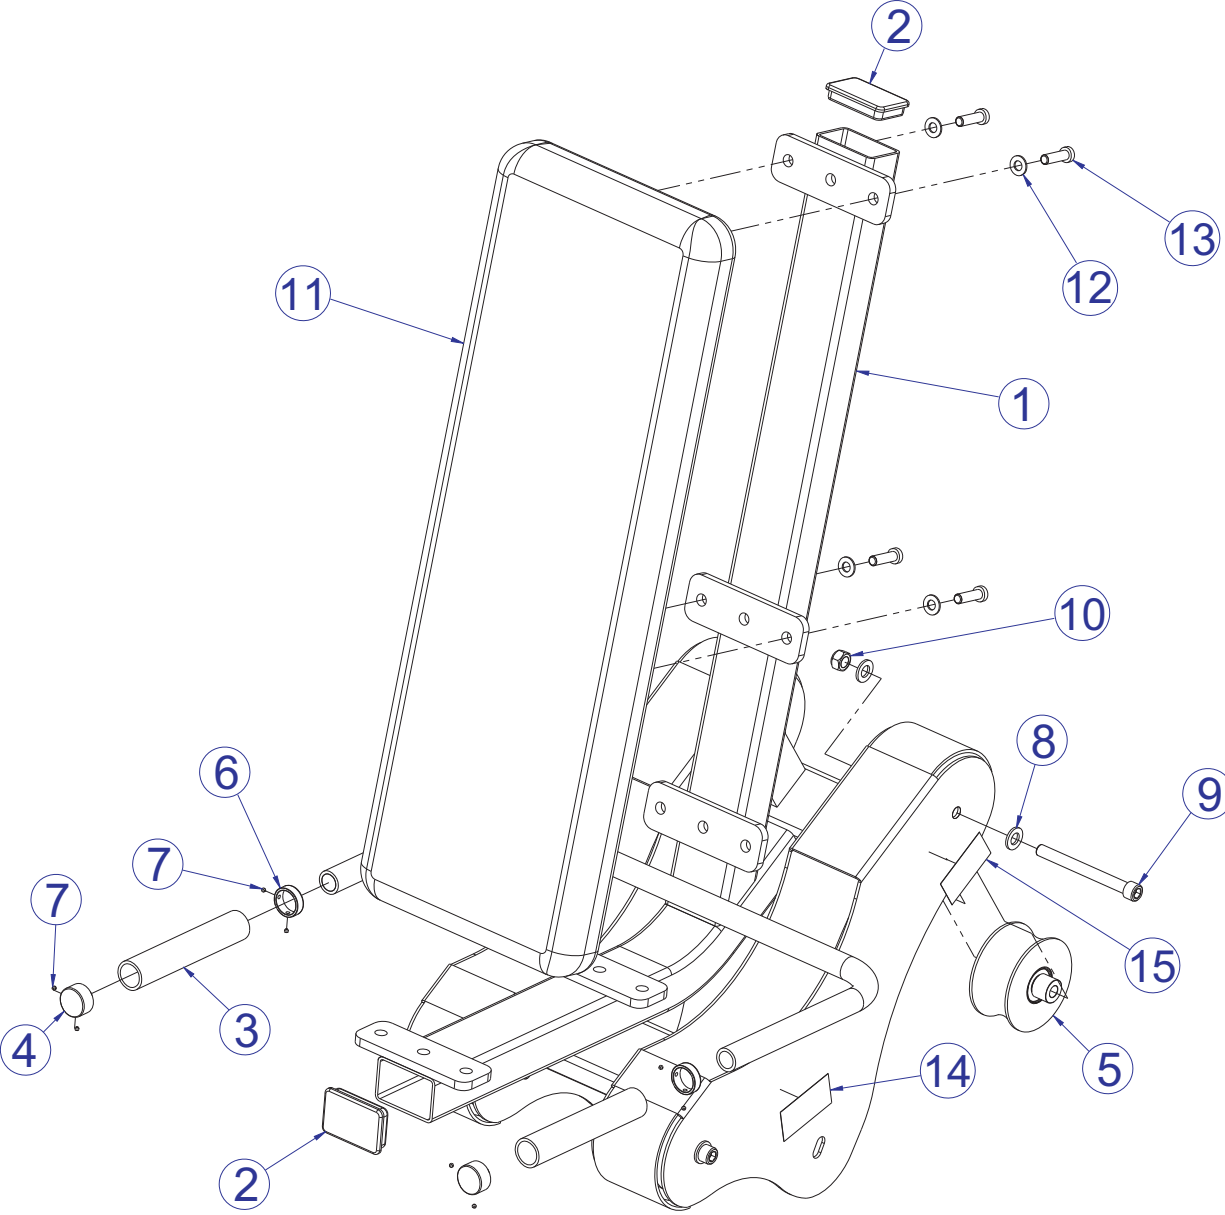

PSSLP SEATED LEG PRESS SEAT ASSEMBLY - 7450601

SEE PAGE 10 FOR LEGEND