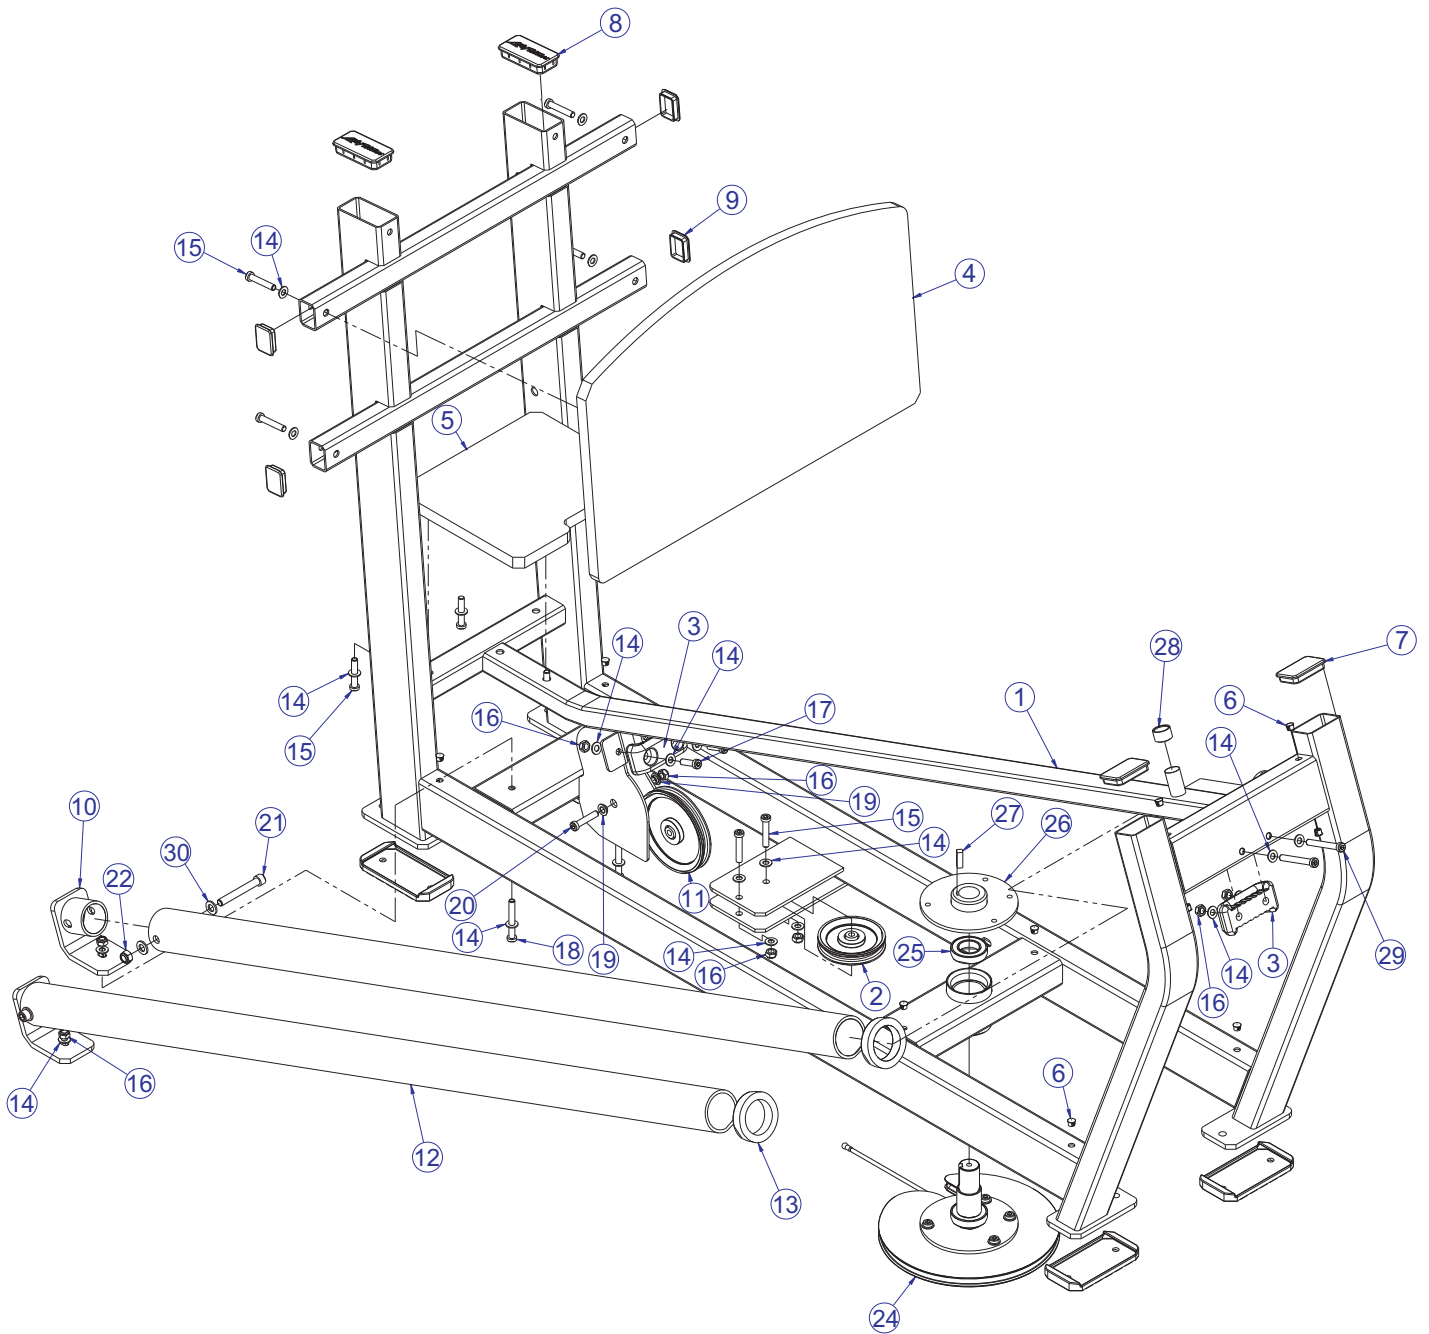

PSSLP SEATED LEG PRESS SIDE FRAME ASSEMBLY LEGEND

ITEM NO.	QTY.	PART NO.	DESCRIPTION
1	1	7449201	WLDMT, SIDE FRAME
2	2	7352101	CUSHION, WEIGHT STACK
3	1	7353601	ASSY, 390LB STACK
4	4	3237801	PULLEY, 4.5" OD
5	1	7301101	PLATE, PULLEY
6	6	3237401	PLUG, 7/16" HOLE
7	1	7352401	CAP, END 2 X 4
8	12	7544202	PAD, DUAL LOCK 250 1.5" X 2.0"
9	2	7606702	COVER, STACK-PRO2 WIDE
10	2	7328606	GUIDE ROD, .75 OD SOLID 59.63
11	6	3236601	WASHER, 3/8 SAE SS
12	3	3236206	SCREW, M10 X1.5 45MM
13	2	3236901	NUT, M10 X 1.5 JAM
14	1	7348101	WASHER, SPACER
15	1	7335401	NUT, M10 X 1.5 SOCKET HEAD
16	1	3236207	SCREW, M10 X1.5 50MM
17	1	3236801	NUT, M10 HEX NYLOCK SS
18	2	3240501	M10 X 1.5 HXS NO CUP ST BO
19	2	7402301	RETAINER, GUIDEROD
20	2	3232421	RING, BRE .940, 5100-100 ST PP B
21	2	7388201	FOOTPAD, PS RUBBER
22	1	7423721	CABLE, PSSLP-1 145
23	1	3236902	NUT, M16 X 2 HEX JAM SS
24	6	3238101	NUT, BLIND INSERT M10 X 1.5
25	1	7490201	LABEL, PSSLP PLACARD
26	1	7491301	LABEL, PSSLP LOGO PANEL
27	1	7422004	LABEL, 2" ASTM WARN
28	1	7571301	LABEL, SERIAL NUMBER
29	1	7348001	LABEL, LIFE FITNESS LOGO

PSSLP SEATED LEG PRESS BASE FRAME ASSEMBLY - 7450401

SEE PAGE 8 FOR LEGEND