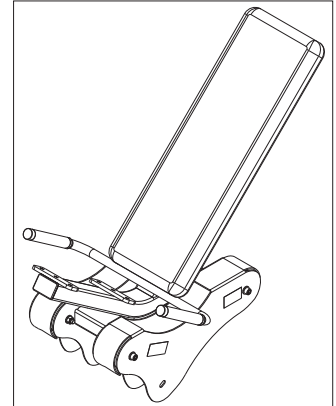

PSSLP SEATED LEG PRESS SEAT ASSEMBLY LEGEND

ITEM NO.	QTY.	PART NO.	DESCRIPTION
1	1	7448701	WLDMT, PSSLP CARRIAGE
2	2	7352301	CAP, END 2 X 3
3	2	3235801	GRIP, 1.25 OD OPEN END
4	2	7662901	CAP, GRIP 1.25 OD
5	4	3251501	ROLLER ASSY
6	2	7662801	RING, GRIP 1.25 OD
7	8	3247701	M4 X .7 HXS NO CUP ST BO
8	8	3241401	WASHER, FLAT 12MM SS
9	4	3241320	SCREW, M12 X1.75 120MM
10	4	3236803	NUT, M12 HEX NYLOCK SS
11	1	73540xx	PAD, BACK 32-1/2 X 11-1/4
12	4	3236601	WASHER, 3/8 SAE SS
13	4	3236204	SCREW, M10 X1.5 35MM
14	1	7422001	LABEL, SEAT INST
15	2	7422003	LABEL, MOVING PARTS