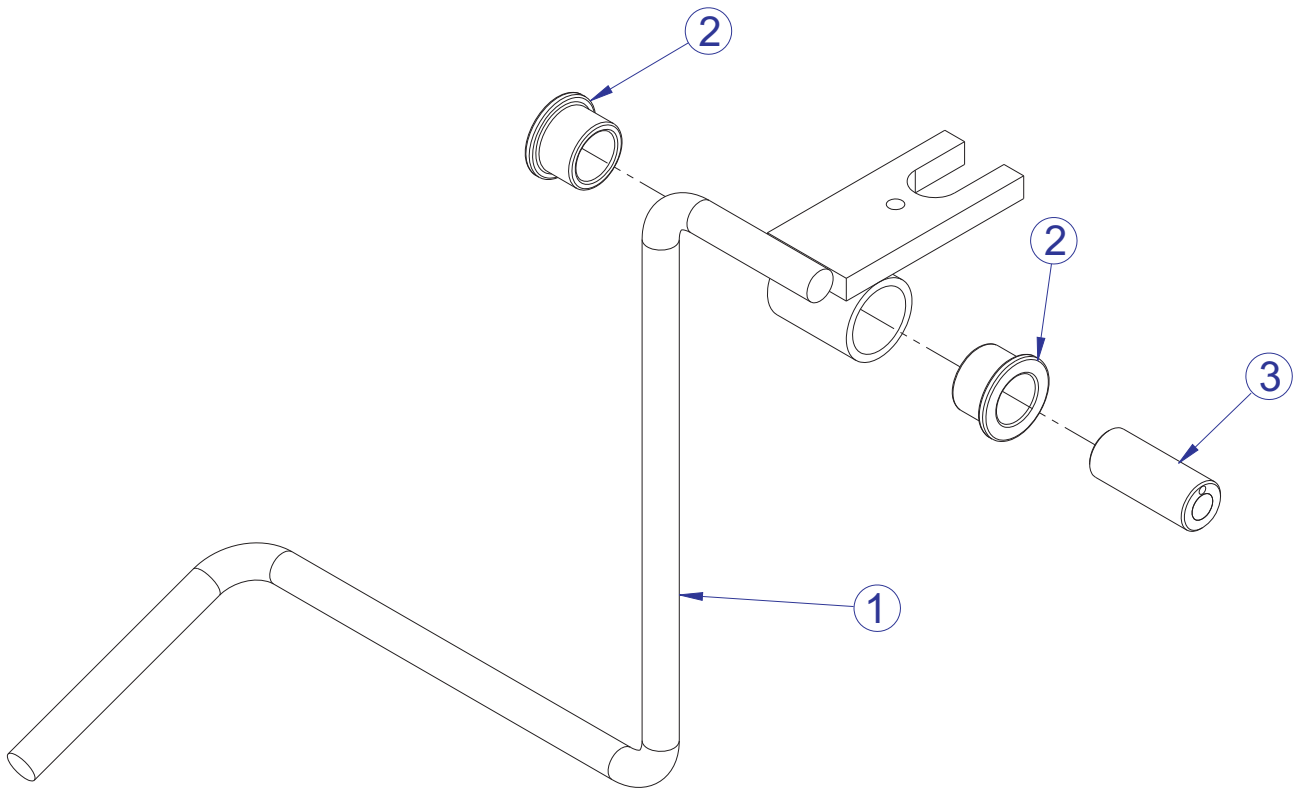

PSSLP SEATED LEG PRESS SEAT HANDLE ASSEMBLY - 7450701

ITEM NO.	QTY.	PART NO.	DESCRIPTION
1	1	7412295	WLDMT, FZ/PS-SLP LEVER SG
2	2	3104901	.75" ID 1.00" OD BRONZE BUSHING
3	1	7324802	SHAFT, TAPPED 0.75 DIA X 1.800