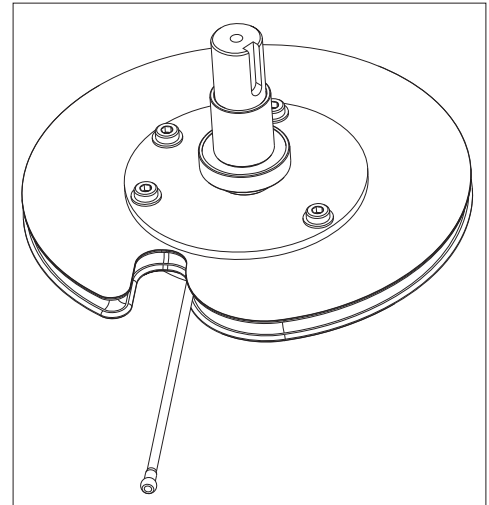

PSSLP SEATED LEG PRESS SEAT ADJUSTMENT ASSEMBLY - 9064001

ITEM NO.	QTY.	PART NUMBER	DESCRIPTION
1	1	9064495	WLDMT, FZ/PS-SLP SEAT ADJ SG
2	4	7778501	BLOCK, FZ/PS-SLP DELRIN
3	1	9064302	WLDMT, FZ/PS-SPL ADJ
4	1	7414301	STUD, M10 BALL END M10 X 1.5
5	1	7354301	SPACER, 7/16 ID X .75 OD X 1
6	2	3236601	WASHER, 3/8 SAE SS
7	1	3236205	SCREW, M10 X1.5 40MM
8	1	3272301	SPRING, GAS 135N - 350MM
9	1	7351301	PIN, PULL X 4.375
10	1	7351501	SPRING, PULL PIN LARGE
11	1	6140701	GLIDE 1 X 1
12	8	3241707	SCREW, M6 X1 50MM
13	8	3241801	WASHER, FLAT 6MM SS
14	8	3236802	NUT, M6 HEX NYLOCK SS
15	1	3236701	WASHER, FENDER 3/8" ID X 1.5" OD SS
16	1	3102802	NUT, NYLOCK 3/8-16

PSSLP SEATED LEG PRESS SEAT HANDLE ASSEMBLY - 7450701

ITEM NO.	QTY.	PART NO.	DESCRIPTION
1	1	7412295	WLDMT, FZ/PS-SLP LEVER SG
2	2	3104901	.75" ID 1.00" OD BRONZE BUSHING
3	1	7324802	SHAFT, TAPPED 0.75 DIA X 1.800

PSSLP SEATED LEG PRESS LOWER CAM ASSEMBLY - 7511801

SEE PAGE 14 FOR LEGEND

PSSLP SEATED LEG PRESS LOWER CAM ASSEMBLY LEGEND

ITEM NO.	QTY.	PART NO.	DESCRIPTION
1	1	7511495	WLDMT, FZ/PS-SLP CAM SHAFT SG
2	1	7511501	SPACER, FZ/PS INTERNAL .403
3	1	7511502	SPACER, FZ/PS INTERNAL 1.845
4	1	3243201	BEARING, 6007 BALL
5	1	7414401	CAM, FZ/PS-SLP RND
6	1	7511195	PLATE, FZ/PS-SLP CAM THRD SG
7	4	3236601	WASHER, 3/8 SAE SS
8	4	3236204	SCREW, M10 X1.5 35MM
9	1	7342201	PLATE, CABLE END
10	1	7423803	CABLE, PSSLP-2