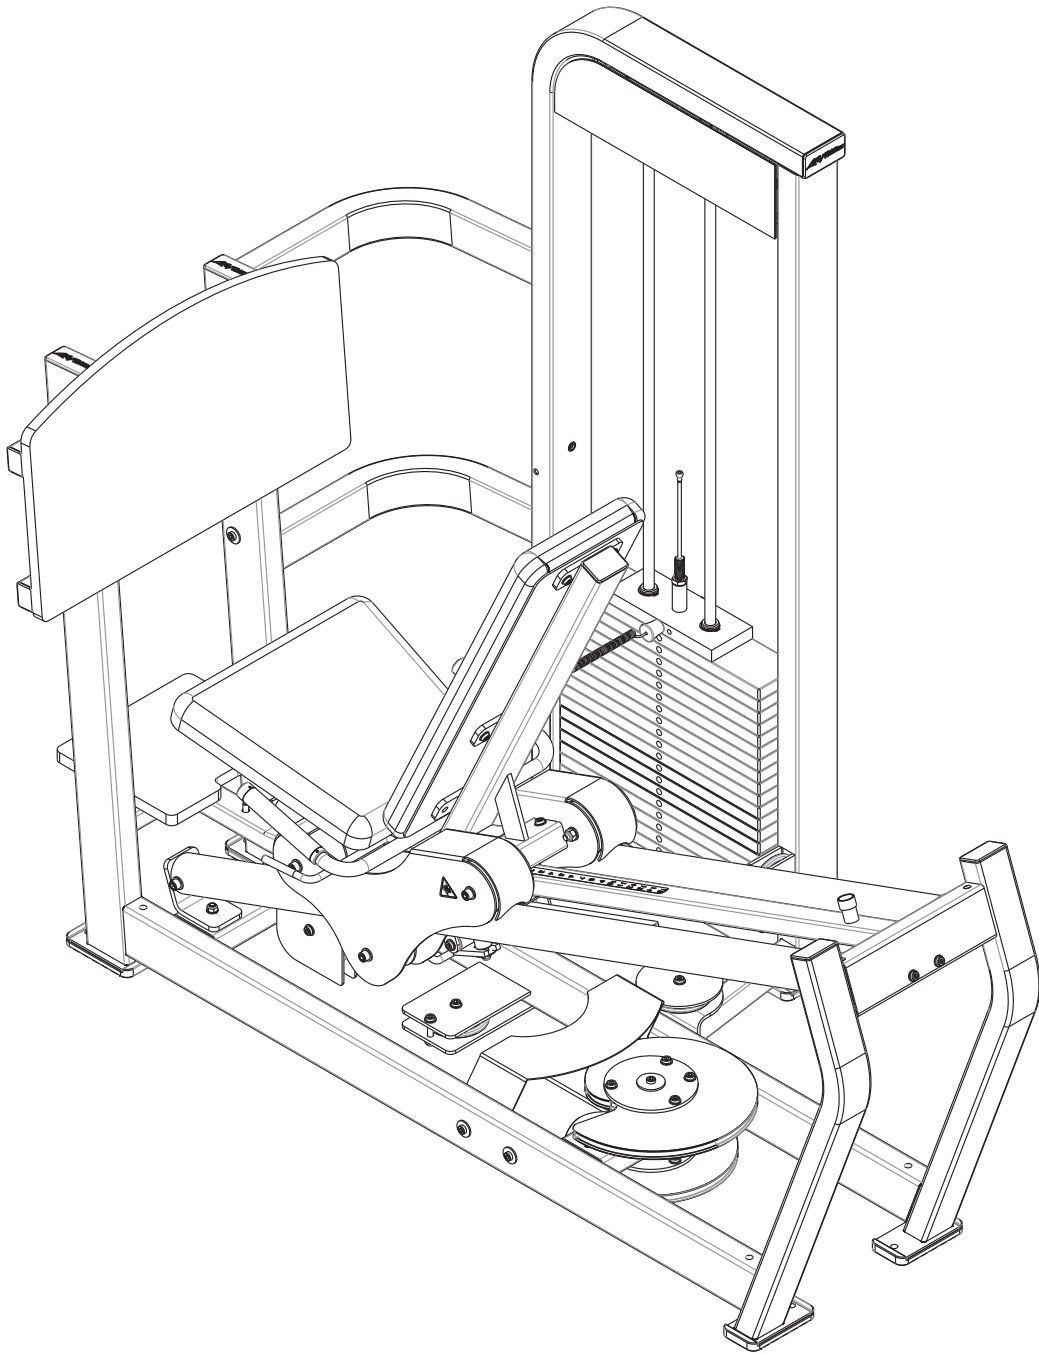

PRO 2 SERIES
PSSLP SEATED LEG PRESS

Customer Support Services
PARTS MANUAL

PSSLP SEATED LEG PRESS CONTENTS

	Page
COMPONENT ASSEMBLY	3
COMPONENT ASSEMBLY LEGEND	4
SIDE FRAME ASSEMBLY	5
SIDE FRAME ASSEMBLY LEGEND	6
BASE FRAME ASSEMBLY	7
BASE FRAME ASSEMBLY LEGEND	8
SEAT ASSEMBLY	9
SEAT ASSEMBLY LEGEND	10
SEAT ADJUSTMENT ASSEMBLY	11
SEAT HANDLE ASSEMBLY	12
LOWER CAM ASSEMBLY	13
LOWER CAM ASSEMBLY LEGEND	14
ADD-ON INCREMENT WEIGHT ASSEMBLY	15
WEIGHT STACK (390LB)	16
OPTIONAL REAR SHROUD KIT	17
CABLE ROUTING	18

PSSLP SEATED LEG PRESS COMPONENT ASSEMBLY

SEE PAGE 4 FOR LEGEND

PSSLP SEATED LEG PRESS COMPONENT ASSEMBLY LEGEND

ITEM NO.	QTY.	PART NO.	DESCRIPTION
1	1	7450401	ASSY, PSSLP BASE FRAME
2	1	7450601	ASSY, PSSLP SEAT
3	1	7450501	ASSY, PSSLP SIDE FRAME
4	1	9064001	ASSY, FZ/PS-SLP SEAT ADJ
5	2	3251501	ROLLER ASSY
6	1	7450701	ASSY, FZ/PS-SLP SEAT HANDLE
7	1	73991xx	PAD, 17 X 18 1/2
8	1	7409895	SHIELD, FZ/PS-SLP CAM SG
9	4	3236602	WASHER, 3/8 ID X 1.25 OD SS
10	2	3236211	SCREW, M10 X1.5 70MM
11	20	3236601	WASHER, 3/8 SAE SS
12	6	3236801	NUT, M10 HEX NYLOCK SS
13	4	3236212	SCREW, M10 X1.5 75MM
14	4	3236210	SCREW, M10 X1.5 65MM
15	8	3236204	SCREW, M10 X1.5 35MM
16	2	3236201	SCREW, M10 X1.5 20MM
17	4	3241401	WASHER, FLAT 12MM SS
18	1	3241320	SCREW, M12 X1.75 120MM
19	2	3236803	NUT, M12 HEX NYLOCK SS
20	1	7414501	CAM, FZ/PS-SLP OBLONG
21	1	7342201	PLATE, CABLE END
22	1	7511295	PLATE, FZ/PS-SLP TORQUE SG
23	1	7322301	PLATE, 1.97 OD X .44 ID 10GA
24	1	3236202	SCREW, M10 X1.5 25MM
25	1	3241319	SCREW, M12 X1.75 110MM
26	1	3238502	CAP, 1/2 X 3
27	1	9132601	LABEL, 1-15 STRAIGHT
28	1	73540xx	PAD, BACK 32-1/2 X 11-1/4