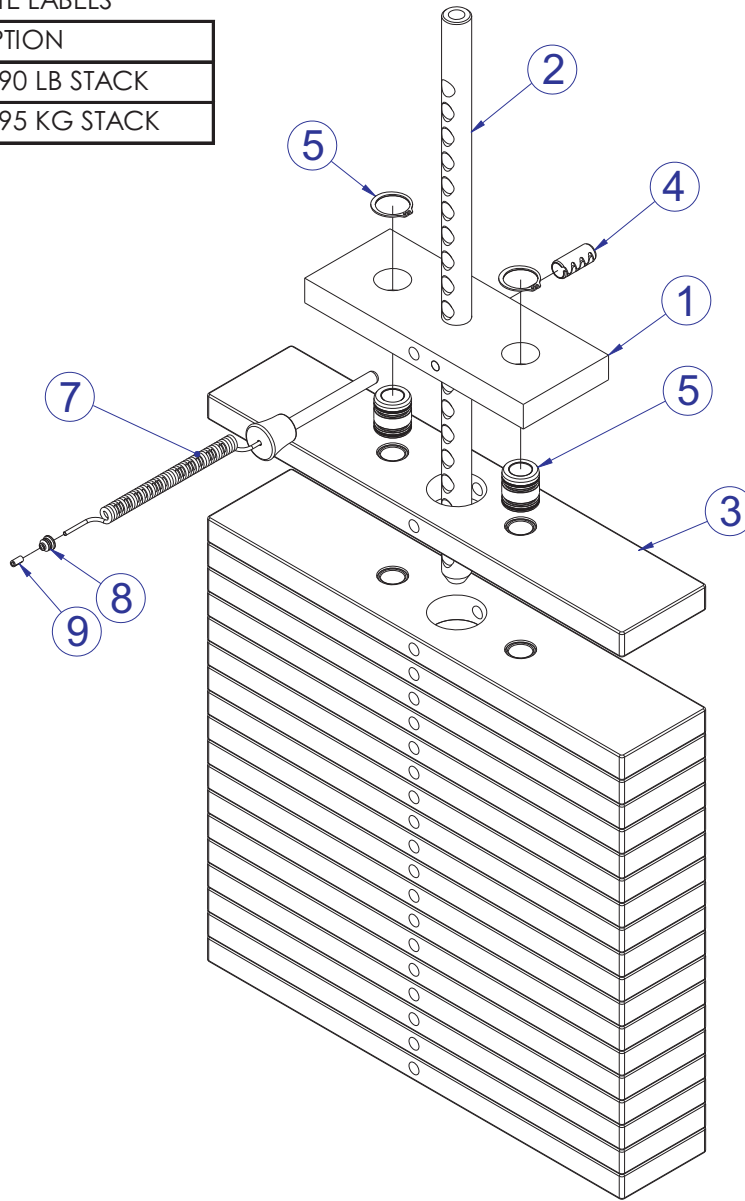

PSSLP SEATED LEG PRESS LOWER CAM ASSEMBLY - 7511801

SEE PAGE 14 FOR LEGEND

PSSLP SEATED LEG PRESS LOWER CAM ASSEMBLY LEGEND

ITEM NO.	QTY.	PART NO.	DESCRIPTION
1	1	7511495	WLDMT, FZ/PS-SLP CAM SHAFT SG
2	1	7511501	SPACER, FZ/PS INTERNAL .403
3	1	7511502	SPACER, FZ/PS INTERNAL 1.845
4	1	3243201	BEARING, 6007 BALL
5	1	7414401	CAM, FZ/PS-SLP RND
6	1	7511195	PLATE, FZ/PS-SLP CAM THRD SG
7	4	3236601	WASHER, 3/8 SAE SS
8	4	3236204	SCREW, M10 X1.5 35MM
9	1	7342201	PLATE, CABLE END
10	1	7423803	CABLE, PSSLP-2

PSSLP SEATED LEG PRESS ADD-ON INCREMENT WEIGHT ASSEMBLY - 7415001

ITEM NO.	QTY.	PART NO.	DESCRIPTION
1	1	3236601	WASHER, 3/8 SAE SS
2	1	3236221	SCREW, M10 X1.5 140MM
3	1	7401701	COVER, PLASTIC PEG 2-1/4
4	1	7366101	WEIGHT, 7.5 LB. ADD-ON

PSSLP SEATED LEG PRESS WEIGHT STACK ASSY 390LB - 7353601

WEIGHT PLATE LABELS

PART NO.	DESCRIPTION
7927201	LABEL, 390 LB STACK
7927301	LABEL, 195 KG STACK

ITEM NO.	QTY.	PART NO.	DESCRIPTION
1	1	7353901	HEADPLATE, WT. STACK
2	1	7356600	STEM, PRO2 19 HOLE
3	19	7328401	WEIGHT PLATE, 20 LB
4	1	3236001	BUSHING, SPRING PIN
5	2	7338001	BUSHING, HEADPLATE
7	1	7353001	ASSY, SELECTOR PIN
8	1	7356501	PLUG, LANYARD ATTACHMENT
9	1	7523601	CRIMP, CABLE