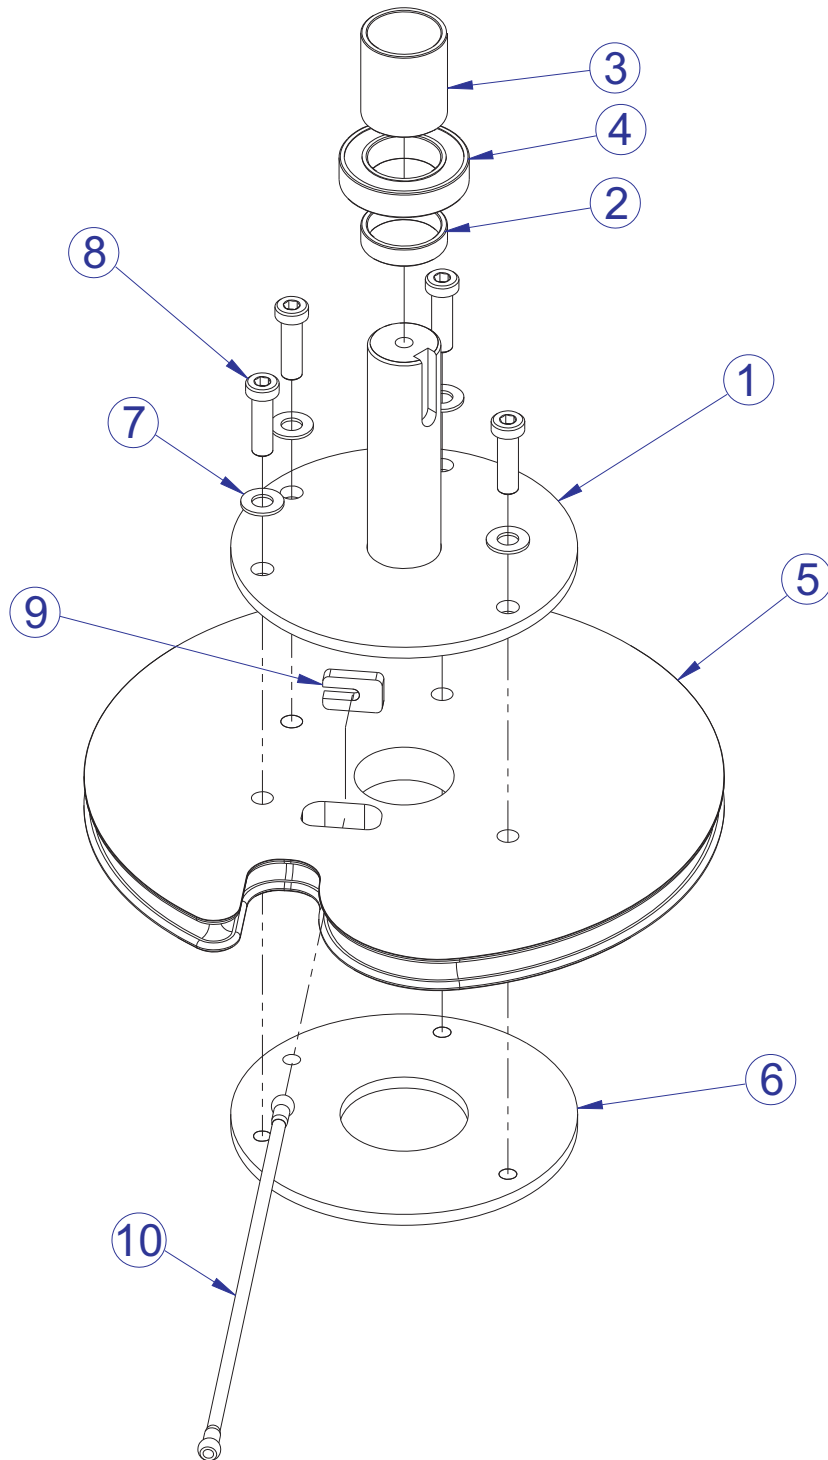

PSSLP SEATED LEG PRESS SEAT ADJUSTMENT ASSEMBLY - 9064001

ITEM NO.	QTY.	PART NUMBER	DESCRIPTION
1	1	9064495	WLDMT, FZ/PS-SLP SEAT ADJ SG
2	4	7778501	BLOCK, FZ/PS-SLP DELRIN
3	1	9064302	WLDMT, FZ/PS-SPL ADJ
4	1	7414301	STUD, M10 BALL END M10 X 1.5
5	1	7354301	SPACER, 7/16 ID X .75 OD X 1
6	2	3236601	WASHER, 3/8 SAE SS
7	1	3236205	SCREW, M10 X1.5 40MM
8	1	3272301	SPRING, GAS 135N - 350MM
9	1	7351301	PIN, PULL X 4.375
10	1	7351501	SPRING, PULL PIN LARGE
11	1	6140701	GLIDE 1 X 1
12	8	3241707	SCREW, M6 X1 50MM
13	8	3241801	WASHER, FLAT 6MM SS
14	8	3236802	NUT, M6 HEX NYLOCK SS
15	1	3236701	WASHER, FENDER 3/8" ID X 1.5" OD SS
16	1	3102802	NUT, NYLOCK 3/8-16

PSSLP SEATED LEG PRESS SEAT HANDLE ASSEMBLY - 7450701

ITEM NO.	QTY.	PART NO.	DESCRIPTION
1	1	7412295	WLDMT, FZ/PS-SLP LEVER SG
2	2	3104901	.75" ID 1.00" OD BRONZE BUSHING
3	1	7324802	SHAFT, TAPPED 0.75 DIA X 1.800

PSSLP SEATED LEG PRESS LOWER CAM ASSEMBLY - 7511801

SEE PAGE 14 FOR LEGEND

PSSLP SEATED LEG PRESS LOWER CAM ASSEMBLY LEGEND

ITEM NO.	QTY.	PART NO.	DESCRIPTION
1	1	7511495	WLDMT, FZ/PS-SLP CAM SHAFT SG
2	1	7511501	SPACER, FZ/PS INTERNAL .403
3	1	7511502	SPACER, FZ/PS INTERNAL 1.845
4	1	3243201	BEARING, 6007 BALL
5	1	7414401	CAM, FZ/PS-SLP RND
6	1	7511195	PLATE, FZ/PS-SLP CAM THRD SG
7	4	3236601	WASHER, 3/8 SAE SS
8	4	3236204	SCREW, M10 X1.5 35MM
9	1	7342201	PLATE, CABLE END
10	1	7423803	CABLE, PSSLP-2