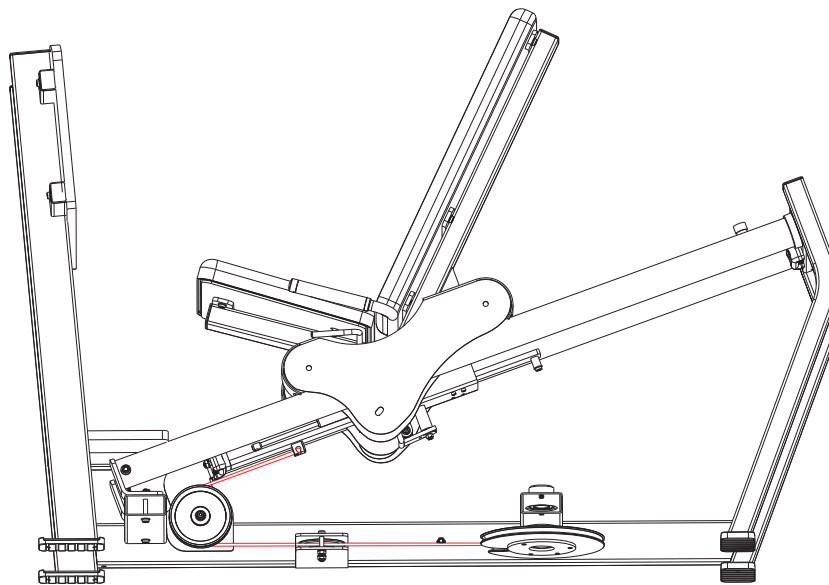

PSSLP SEATED LEG PRESS WEIGHT STACK ASSY 390LB - 7353601

WEIGHT PLATE LABELS

PART NO.	DESCRIPTION
7927201	LABEL, 390 LB STACK
7927301	LABEL, 195 KG STACK

ITEM NO.	QTY.	PART NO.	DESCRIPTION
1	1	7353901	HEADPLATE, WT. STACK
2	1	7356600	STEM, PRO2 19 HOLE
3	19	7328401	WEIGHT PLATE, 20 LB
4	1	3236001	BUSHING, SPRING PIN
5	2	7338001	BUSHING, HEADPLATE
7	1	7353001	ASSY, SELECTOR PIN
8	1	7356501	PLUG, LANYARD ATTACHMENT
9	1	7523601	CRIMP, CABLE

PSSLP SEATED LEG PRESS OPTIONAL REAR SHROUD KIT WIDE-SHORT - 7415205

ITEM NO.	QTY.	PART NO.	DESCRIPTION
1	1	8352405	SHROUD, PS REAR 58.25 X 21.43
2	6	7655301	BRACKET, PS REAR SHIELD
3	12	3236601	WASHER, 3/8 SAE SS
4	12	3236201	SCREW, M10 X1.5 20MM

PSSLP SEATED LEG PRESS CABLE ROUTING

Note: Some components removed for display purposes.

7423721 WEIGHT STACK CABLE

7423803 LOWER CAM CABLE