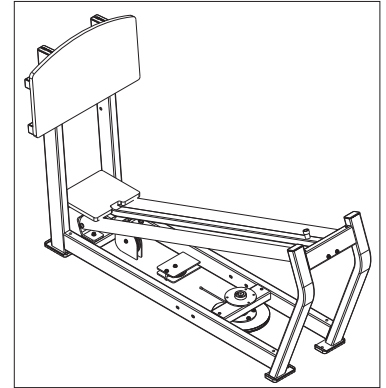

PSSLP SEATED LEG PRESS BASE FRAME ASSEMBLY LEGEND

ITEM NO.	QTY.	PART NO.	DESCRIPTION
1	1	7447201	WLDMT, PSSLP MAIN FRAME
2	1	3237801	PULLEY, 4.5" OD
3	2	7352001	BUMPER, 2-1/8 X 4-5/8
4	1	7450901	BOARD, PSSLP LINEXED
5	1	7494301	BOARD, PSSLP LINEXED
6	10	3237401	PLUG, 7/16" HOLE
7	2	7352301	CAP, END 2 X 3
8	2	7352401	CAP, END 2 X 4
9	4	7352201	CAP, END 1-1/2 X 2
10	2	7408895	WLDMT, FZ/PS-SLP RAIL BRKT SG
11	1	3239601	PULLEY, 6" OD x 10MM ID
12	2	7961101	TUBE, RAIL
13	2	7444601	BUMBER, DONUT
14	23	3236601	WASHER, 3/8 SAE SS
15	9	3236208	SCREW, M10 X1.5 55MM
16	9	3236801	NUT, M10 HEX NYLOCK SS
17	2	3236204	SCREW, M10 X1.5 35MM
18	2	3236212	SCREW, M10 X1.5 75MM
19	2	7348101	WASHER, SPACER
20	1	3236207	SCREW, M10 X1.5 50MM
21	2	3241315	SCREW, M12 X1.75 90MM
22	2	3236803	NUT, M12 HEX NYLOCK SS
23	4	7388201	FOOTPAD, PS RUBBER
24	1	7511801	ASSY, FZ/PS-SLP RND CAM
25	1	3243201	BEARING, 6007 BALL
26	1	7511395	WLDMT, FZ/PS-SLP HUB SG
27	1	7511601	KEY, .375 SQUARE X 1.25
28	1	7690101	BUMPER, SLEEVE - 1 INCH DIA
29	2	3236213	SCREW, M10 X1.5 80MM
30	4	3241401	WASHER, FLAT 12MM SS