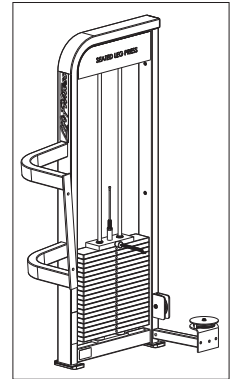

PSSLP SEATED LEG PRESS SIDE FRAME ASSEMBLY LEGEND

ITEM NO.	QTY.	PART NO.	DESCRIPTION
1	1	7449201	WLDMT, SIDE FRAME
2	2	7352101	CUSHION, WEIGHT STACK
3	1	7353601	ASSY, 390LB STACK
4	4	3237801	PULLEY, 4.5" OD
5	1	7301101	PLATE, PULLEY
6	6	3237401	PLUG, 7/16" HOLE
7	1	7352401	CAP, END 2 X 4
8	12	7544202	PAD, DUAL LOCK 250 1.5" X 2.0"
9	2	7606702	COVER, STACK-PRO2 WIDE
10	2	7328606	GUIDE ROD, .75 OD SOLID 59.63
11	6	3236601	WASHER, 3/8 SAE SS
12	3	3236206	SCREW, M10 X1.5 45MM
13	2	3236901	NUT, M10 X 1.5 JAM
14	1	7348101	WASHER, SPACER
15	1	7335401	NUT, M10 X 1.5 SOCKET HEAD
16	1	3236207	SCREW, M10 X1.5 50MM
17	1	3236801	NUT, M10 HEX NYLOCK SS
18	2	3240501	M10 X 1.5 HXS NO CUP ST BO
19	2	7402301	RETAINER, GUIDEROD
20	2	3232421	RING, BRE .940, 5100-100 ST PP B
21	2	7388201	FOOTPAD, PS RUBBER
22	1	7423721	CABLE, PSSLP-1 145
23	1	3236902	NUT, M16 X 2 HEX JAM SS
24	6	3238101	NUT, BLIND INSERT M10 X 1.5
25	1	7490201	LABEL, PSSLP PLACARD
26	1	7491301	LABEL, PSSLP LOGO PANEL
27	1	7422004	LABEL, 2" ASTM WARN
28	1	7571301	LABEL, SERIAL NUMBER
29	1	7348001	LABEL, LIFE FITNESS LOGO