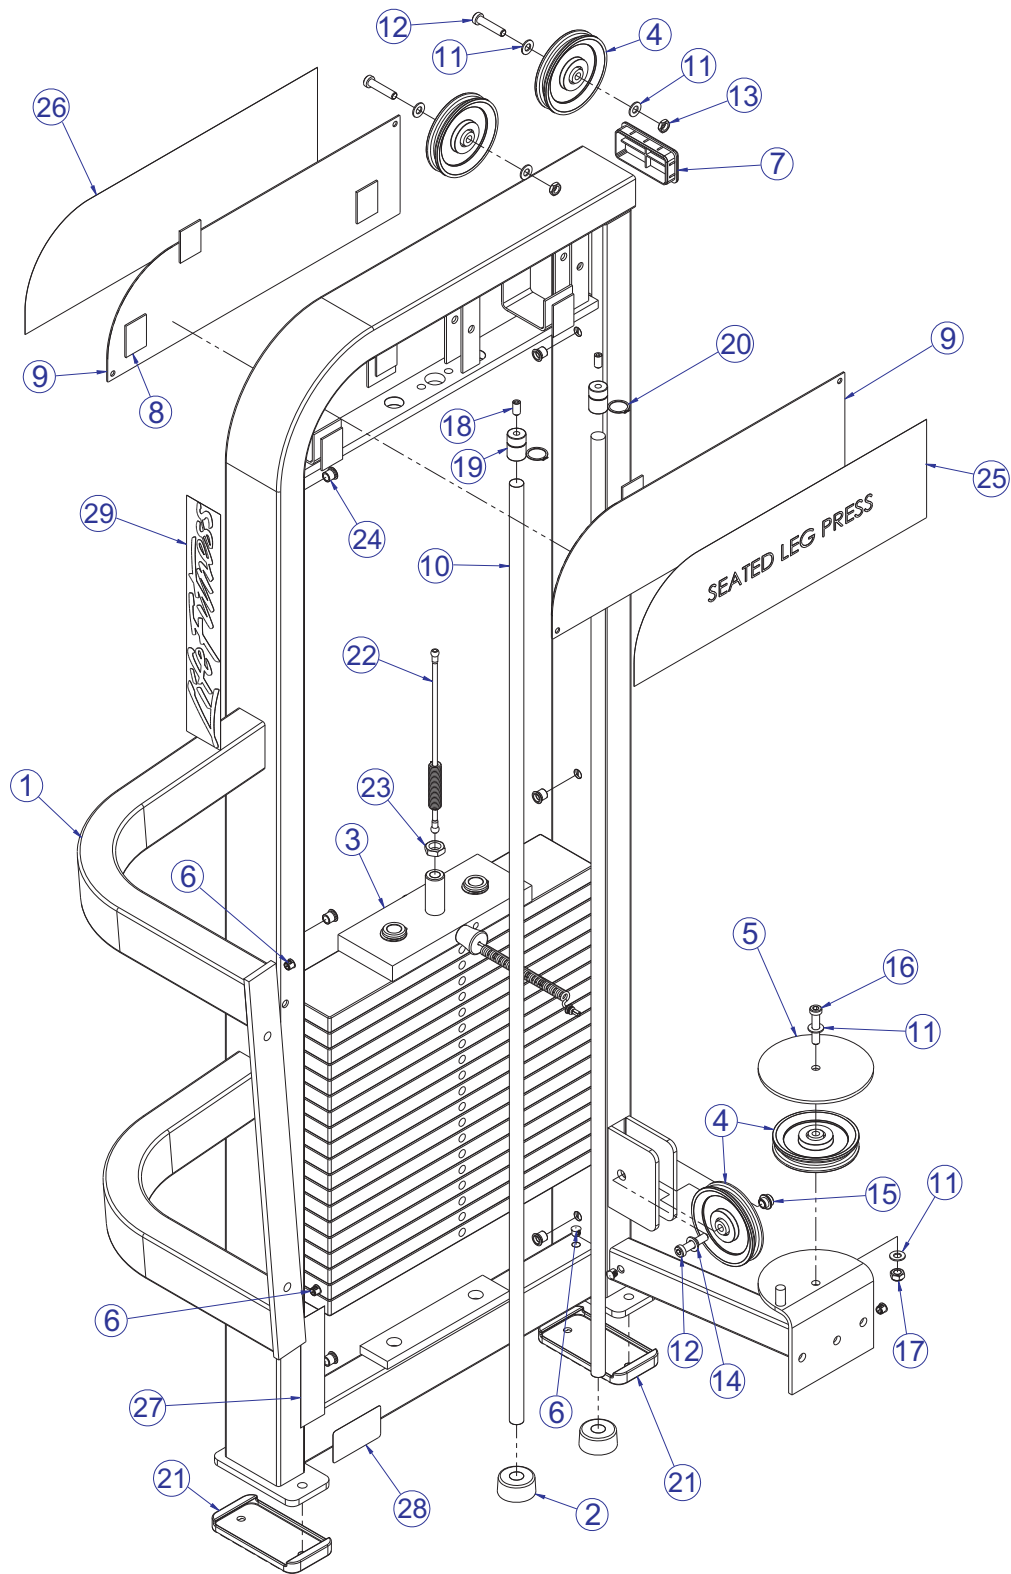

PSSLP SEATED LEG PRESS SIDE FRAME ASSEMBLY - 7450501

SEE PAGE 6 FOR LEGEND

PSSLP SEATED LEG PRESS SIDE FRAME ASSEMBLY LEGEND

ITEM NO.	QTY.	PART NO.	DESCRIPTION
1	1	7449201	WLDMT, SIDE FRAME
2	2	7352101	CUSHION, WEIGHT STACK
3	1	7353601	ASSY, 390LB STACK
4	4	3237801	PULLEY, 4.5" OD
5	1	7301101	PLATE, PULLEY
6	6	3237401	PLUG, 7/16" HOLE
7	1	7352401	CAP, END 2 X 4
8	12	7544202	PAD, DUAL LOCK 250 1.5" X 2.0"
9	2	7606702	COVER, STACK-PRO2 WIDE
10	2	7328606	GUIDE ROD, .75 OD SOLID 59.63
11	6	3236601	WASHER, 3/8 SAE SS
12	3	3236206	SCREW, M10 X1.5 45MM
13	2	3236901	NUT, M10 X 1.5 JAM
14	1	7348101	WASHER, SPACER
15	1	7335401	NUT, M10 X 1.5 SOCKET HEAD
16	1	3236207	SCREW, M10 X1.5 50MM
17	1	3236801	NUT, M10 HEX NYLOCK SS
18	2	3240501	M10 X 1.5 HXS NO CUP ST BO
19	2	7402301	RETAINER, GUIDEROD
20	2	3232421	RING, BRE .940, 5100-100 ST PP B
21	2	7388201	FOOTPAD, PS RUBBER
22	1	7423721	CABLE, PSSLP-1 145
23	1	3236902	NUT, M16 X 2 HEX JAM SS
24	6	3238101	NUT, BLIND INSERT M10 X 1.5
25	1	7490201	LABEL, PSSLP PLACARD
26	1	7491301	LABEL, PSSLP LOGO PANEL
27	1	7422004	LABEL, 2" ASTM WARN
28	1	7571301	LABEL, SERIAL NUMBER
29	1	7348001	LABEL, LIFE FITNESS LOGO