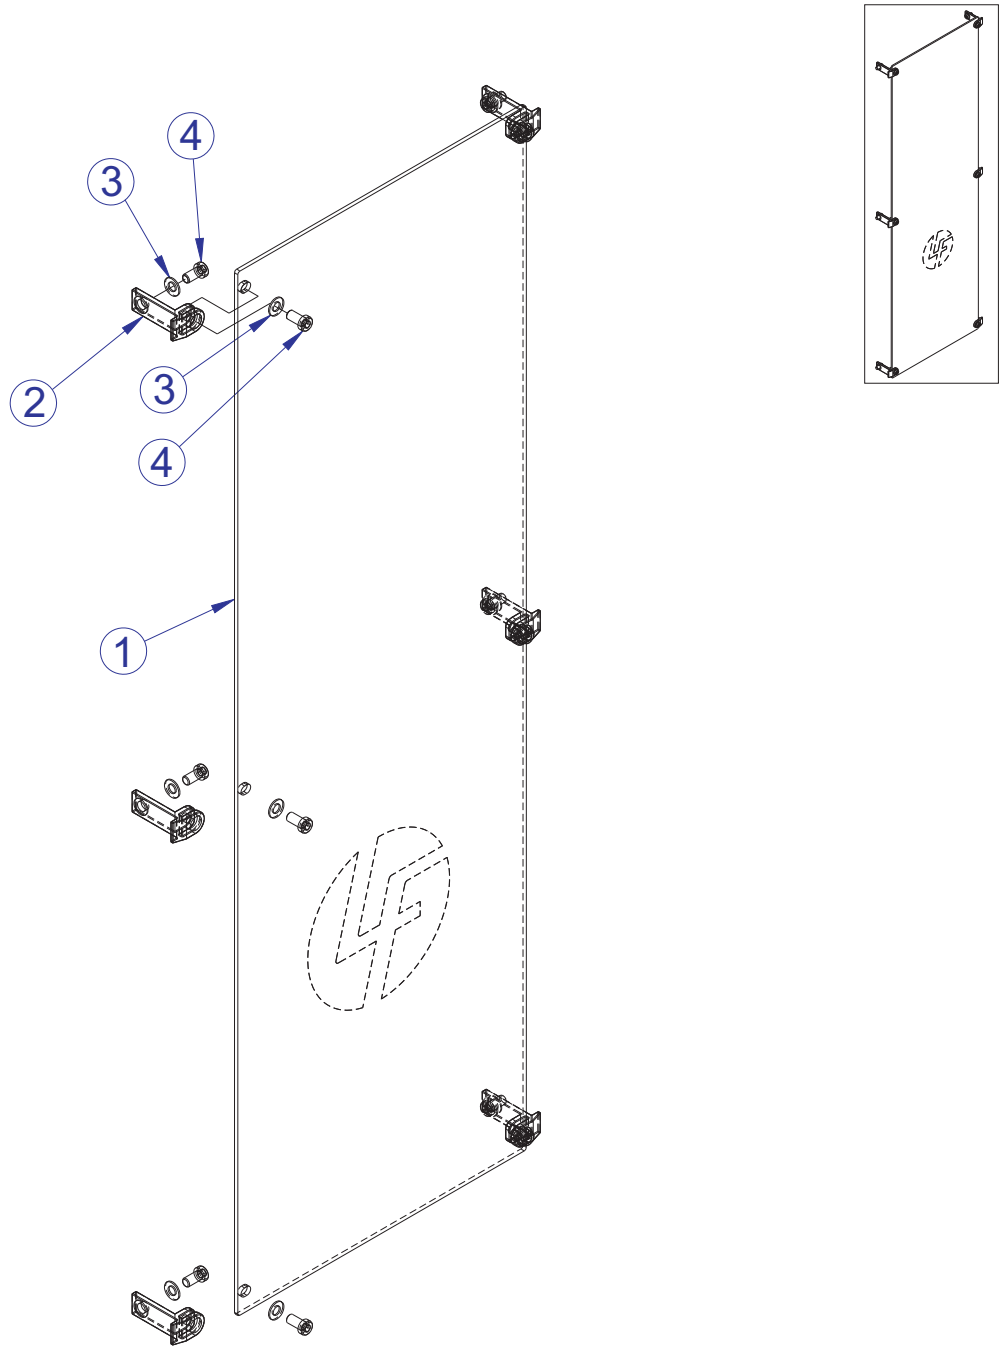

PSSLP SEATED LEG PRESS WEIGHT STACK ASSY 390LB - 7353601

WEIGHT PLATE LABELS

PART NO.	DESCRIPTION
7927201	LABEL, 390 LB STACK
7927301	LABEL, 195 KG STACK

ITEM NO.	QTY.	PART NO.	DESCRIPTION
1	1	7353901	HEADPLATE, WT. STACK
2	1	7356600	STEM, PRO2 19 HOLE
3	19	7328401	WEIGHT PLATE, 20 LB
4	1	3236001	BUSHING, SPRING PIN
5	2	7338001	BUSHING, HEADPLATE
7	1	7353001	ASSY, SELECTOR PIN
8	1	7356501	PLUG, LANYARD ATTACHMENT
9	1	7523601	CRIMP, CABLE

PSSLP SEATED LEG PRESS OPTIONAL REAR SHROUD KIT WIDE-SHORT - 7415205

ITEM NO.	QTY.	PART NO.	DESCRIPTION
1	1	8352405	SHROUD, PS REAR 58.25 X 21.43
2	6	7655301	BRACKET, PS REAR SHIELD
3	12	3236601	WASHER, 3/8 SAE SS
4	12	3236201	SCREW, M10 X1.5 20MM