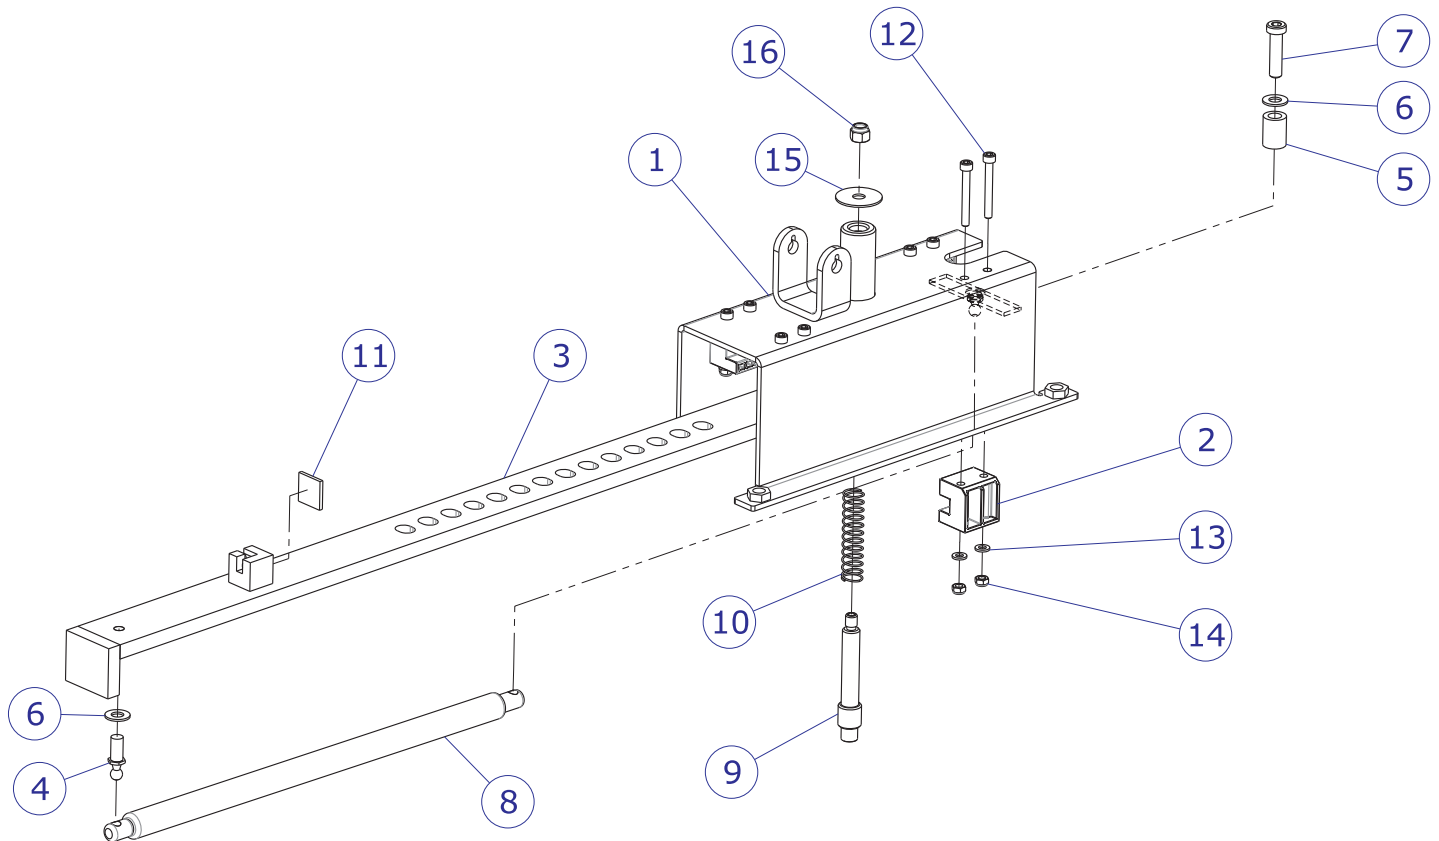

PSSLP SEATED LEG PRESS SEAT ASSEMBLY - 7450601

SEE PAGE 10 FOR LEGEND

PSSLP SEATED LEG PRESS SEAT ASSEMBLY LEGEND

ITEM NO.	QTY.	PART NO.	DESCRIPTION
1	1	7448701	WLDMT, PSSLP CARRIAGE
2	2	7352301	CAP, END 2 X 3
3	2	3235801	GRIP, 1.25 OD OPEN END
4	2	7662901	CAP, GRIP 1.25 OD
5	4	3251501	ROLLER ASSY
6	2	7662801	RING, GRIP 1.25 OD
7	8	3247701	M4 X .7 HXS NO CUP ST BO
8	8	3241401	WASHER, FLAT 12MM SS
9	4	3241320	SCREW, M12 X1.75 120MM
10	4	3236803	NUT, M12 HEX NYLOCK SS
11	1	73540xx	PAD, BACK 32-1/2 X 11-1/4
12	4	3236601	WASHER, 3/8 SAE SS
13	4	3236204	SCREW, M10 X1.5 35MM
14	1	7422001	LABEL, SEAT INST
15	2	7422003	LABEL, MOVING PARTS

PSSLP SEATED LEG PRESS SEAT ADJUSTMENT ASSEMBLY - 9064001

ITEM NO.	QTY.	PART NUMBER	DESCRIPTION
1	1	9064495	WLDMT, FZ/PS-SLP SEAT ADJ SG
2	4	7778501	BLOCK, FZ/PS-SLP DELRIN
3	1	9064302	WLDMT, FZ/PS-SPL ADJ
4	1	7414301	STUD, M10 BALL END M10 X 1.5
5	1	7354301	SPACER, 7/16 ID X .75 OD X 1
6	2	3236601	WASHER, 3/8 SAE SS
7	1	3236205	SCREW, M10 X1.5 40MM
8	1	3272301	SPRING, GAS 135N - 350MM
9	1	7351301	PIN, PULL X 4.375
10	1	7351501	SPRING, PULL PIN LARGE
11	1	6140701	GLIDE 1 X 1
12	8	3241707	SCREW, M6 X1 50MM
13	8	3241801	WASHER, FLAT 6MM SS
14	8	3236802	NUT, M6 HEX NYLOCK SS
15	1	3236701	WASHER, FENDER 3/8" ID X 1.5" OD SS
16	1	3102802	NUT, NYLOCK 3/8-16