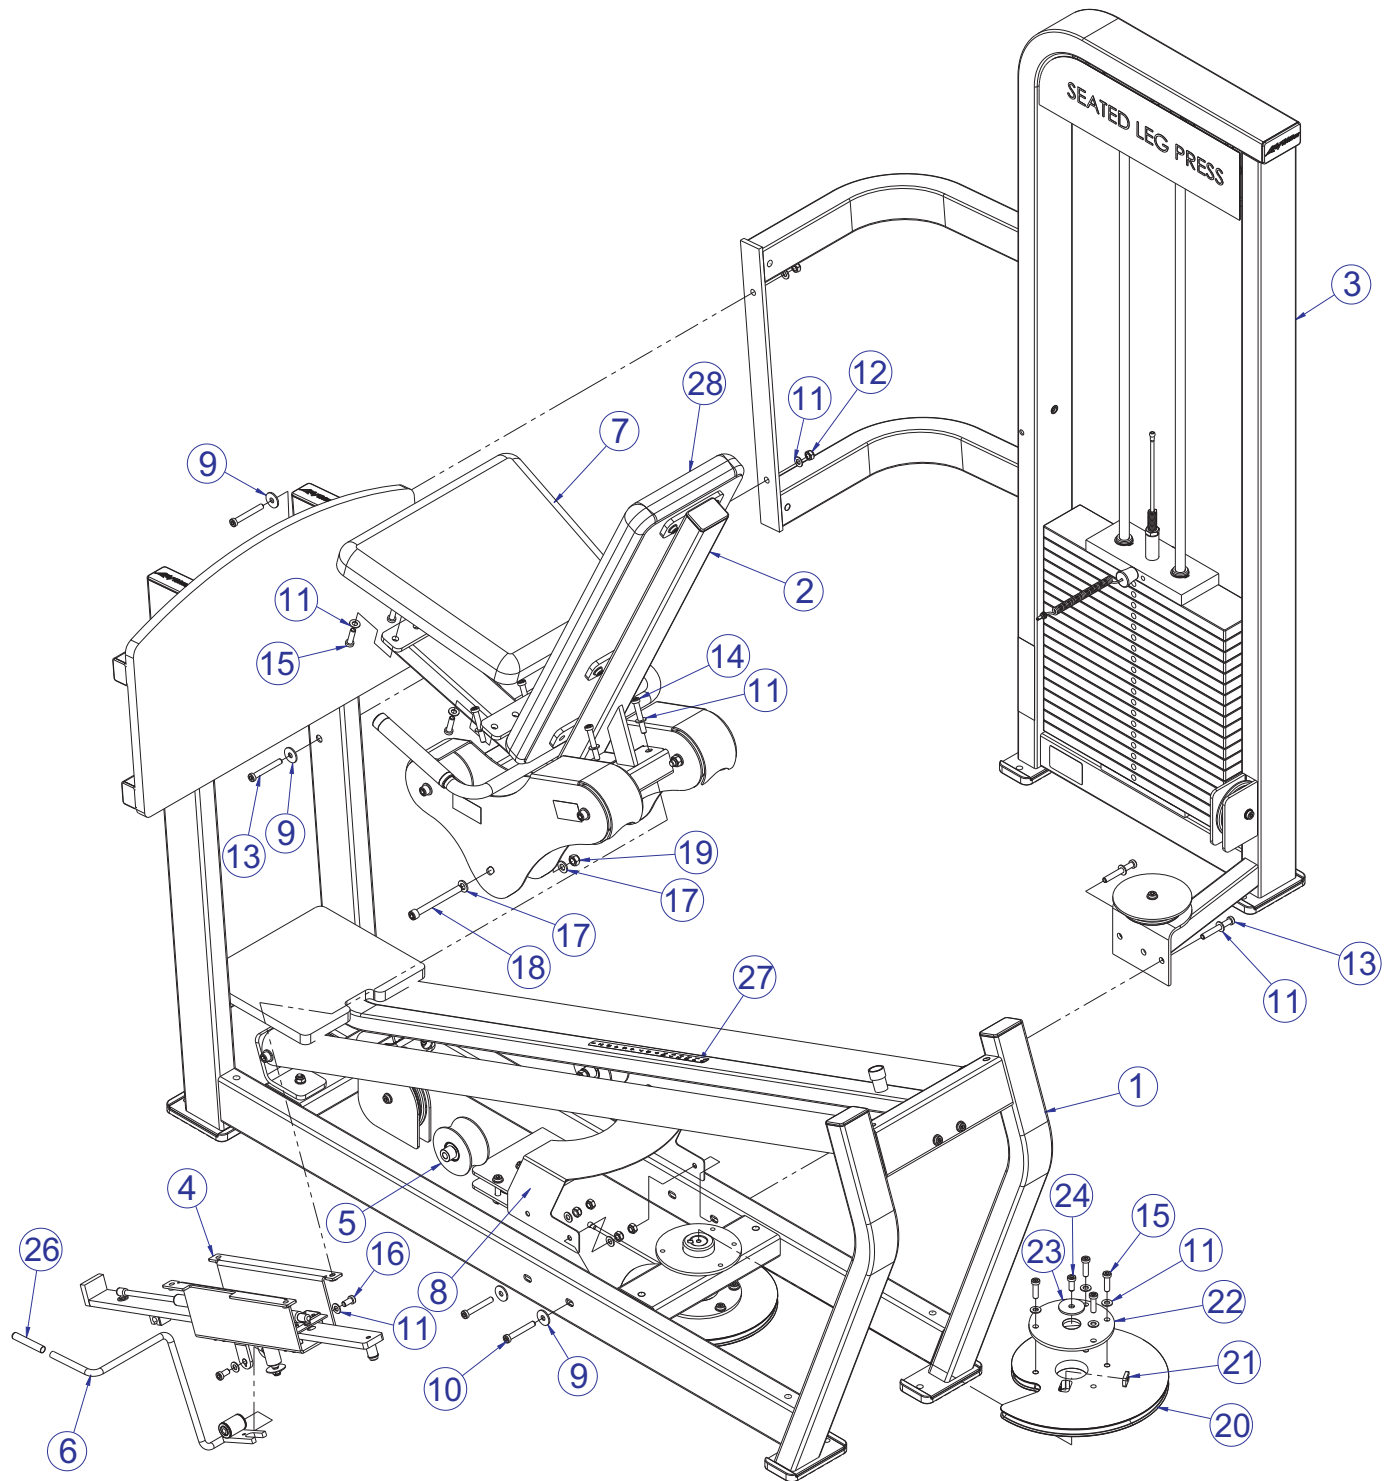

PRO 2 SERIES
PSSLP SEATED LEG PRESS

Customer Support Services
PARTS MANUAL

PSSLP SEATED LEG PRESS CONTENTS

	Page
COMPONENT ASSEMBLY	3
COMPONENT ASSEMBLY LEGEND	4
SIDE FRAME ASSEMBLY	5
SIDE FRAME ASSEMBLY LEGEND	6
BASE FRAME ASSEMBLY	7
BASE FRAME ASSEMBLY LEGEND	8
SEAT ASSEMBLY	9
SEAT ASSEMBLY LEGEND	10
SEAT ADJUSTMENT ASSEMBLY	11
SEAT HANDLE ASSEMBLY	12
LOWER CAM ASSEMBLY	13
LOWER CAM ASSEMBLY LEGEND	14
ADD-ON INCREMENT WEIGHT ASSEMBLY	15
WEIGHT STACK (390LB)	16
OPTIONAL REAR SHROUD KIT	17
CABLE ROUTING	18

PSSLP SEATED LEG PRESS COMPONENT ASSEMBLY

SEE PAGE 4 FOR LEGEND

PSSLP SEATED LEG PRESS COMPONENT ASSEMBLY LEGEND

ITEM NO.	QTY.	PART NO.	DESCRIPTION
1	1	7450401	ASSY, PSSLP BASE FRAME
2	1	7450601	ASSY, PSSLP SEAT
3	1	7450501	ASSY, PSSLP SIDE FRAME
4	1	9064001	ASSY, FZ/PS-SLP SEAT ADJ
5	2	3251501	ROLLER ASSY
6	1	7450701	ASSY, FZ/PS-SLP SEAT HANDLE
7	1	73991xx	PAD, 17 X 18 1/2
8	1	7409895	SHIELD, FZ/PS-SLP CAM SG
9	4	3236602	WASHER, 3/8 ID X 1.25 OD SS
10	2	3236211	SCREW, M10 X1.5 70MM
11	20	3236601	WASHER, 3/8 SAE SS
12	6	3236801	NUT, M10 HEX NYLOCK SS
13	4	3236212	SCREW, M10 X1.5 75MM
14	4	3236210	SCREW, M10 X1.5 65MM
15	8	3236204	SCREW, M10 X1.5 35MM
16	2	3236201	SCREW, M10 X1.5 20MM
17	4	3241401	WASHER, FLAT 12MM SS
18	1	3241320	SCREW, M12 X1.75 120MM
19	2	3236803	NUT, M12 HEX NYLOCK SS
20	1	7414501	CAM, FZ/PS-SLP OBLONG
21	1	7342201	PLATE, CABLE END
22	1	7511295	PLATE, FZ/PS-SLP TORQUE SG
23	1	7322301	PLATE, 1.97 OD X .44 ID 10GA
24	1	3236202	SCREW, M10 X1.5 25MM
25	1	3241319	SCREW, M12 X1.75 110MM
26	1	3238502	CAP, 1/2 X 3
27	1	9132601	LABEL, 1-15 STRAIGHT
28	1	73540xx	PAD, BACK 32-1/2 X 11-1/4