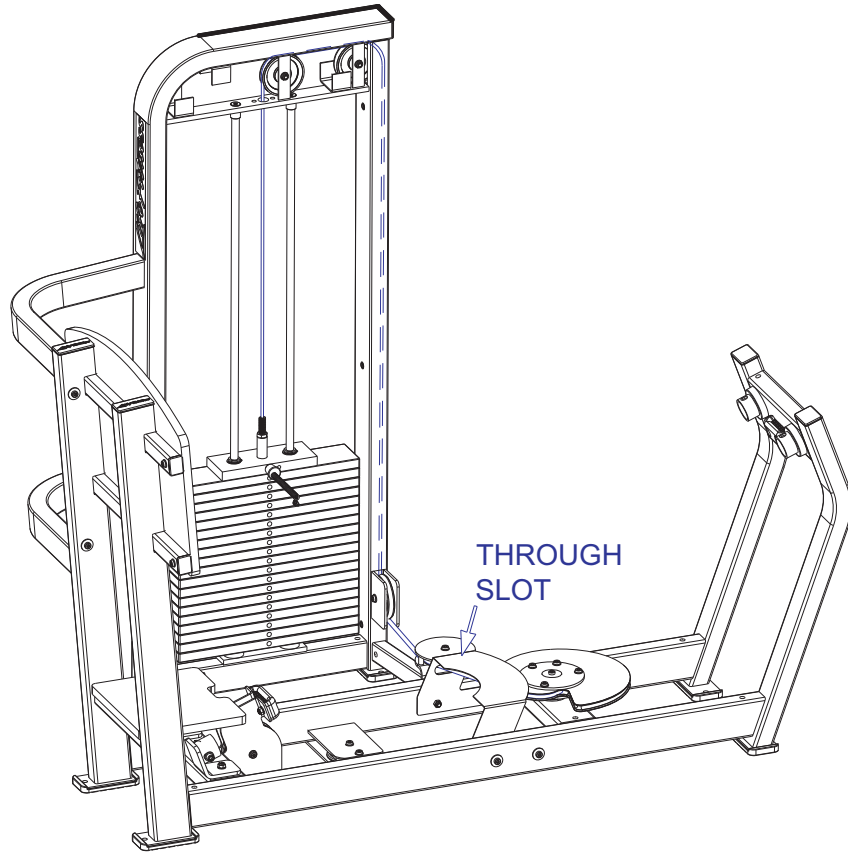

PSSLP SEATED LEG PRESS CABLE ROUTING

Note: Some components removed for display purposes.

7423721 WEIGHT STACK CABLE